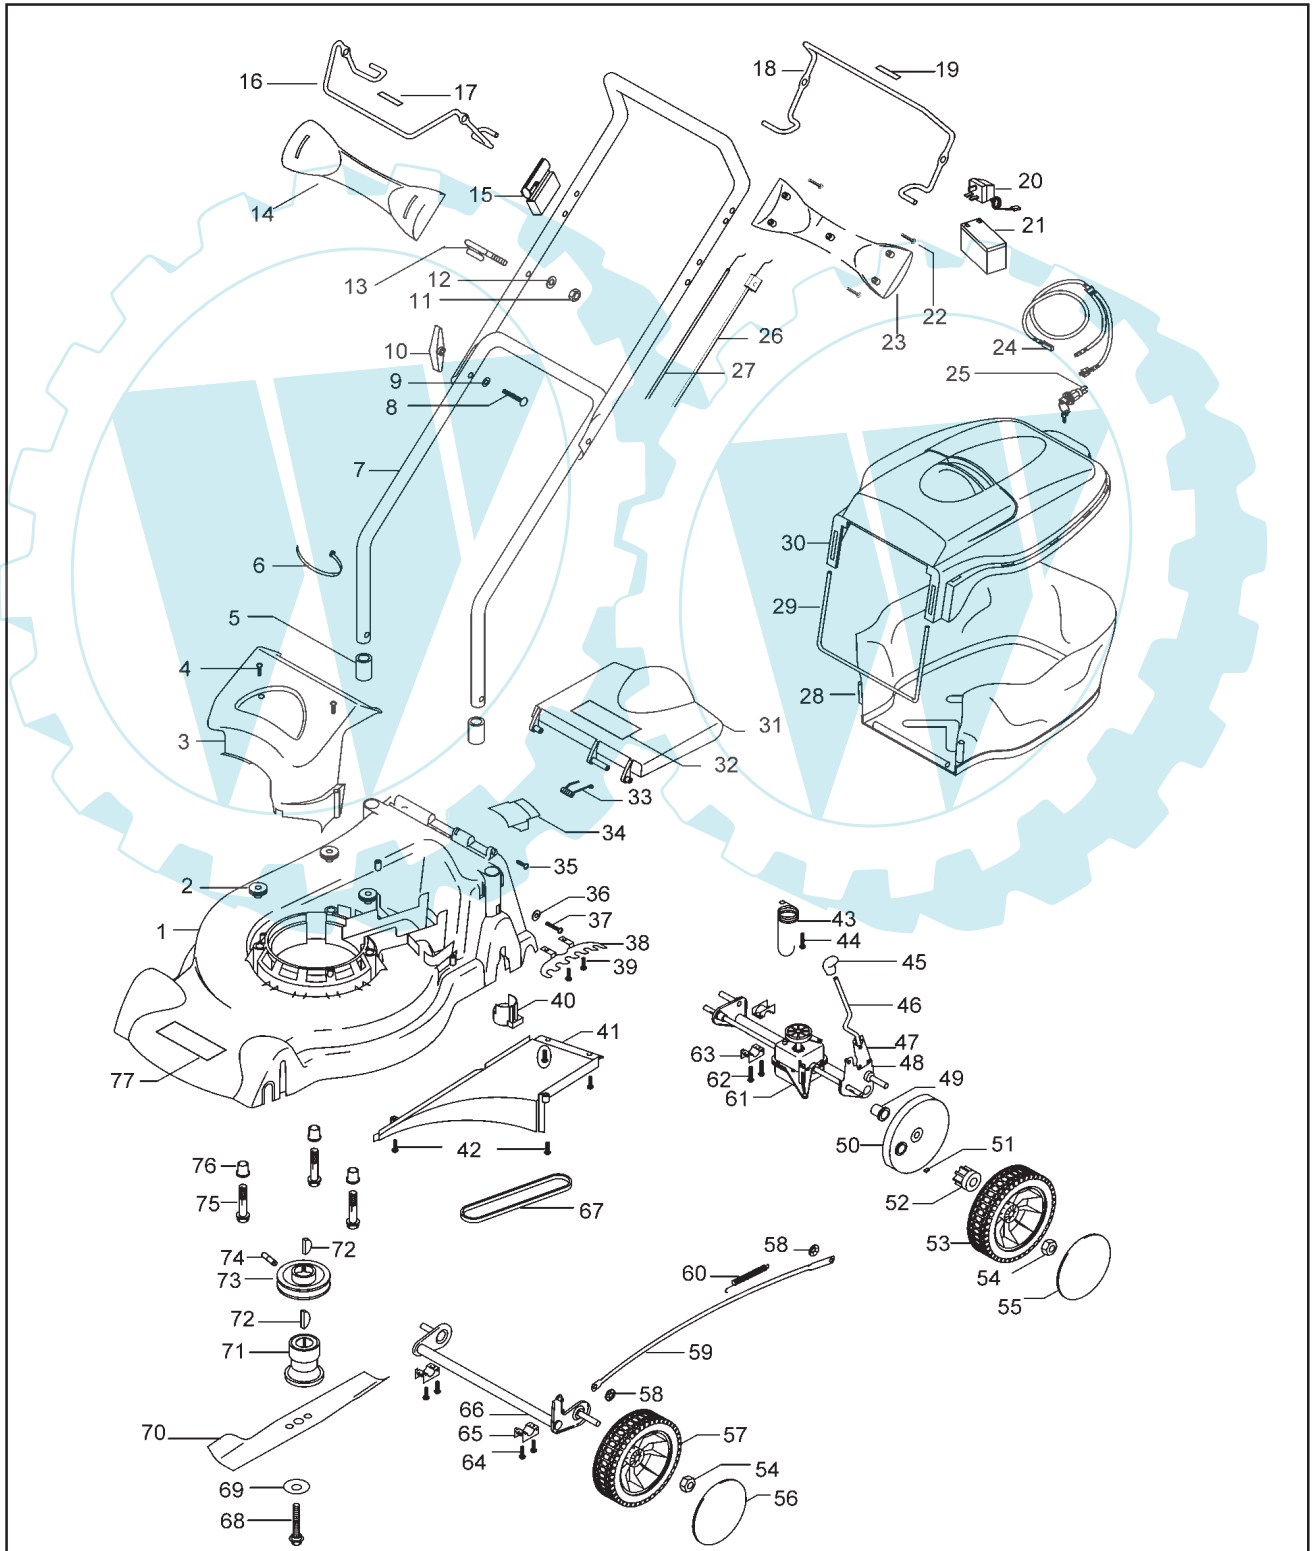

Brand	McCulloch			Pos	Part No	Description	Qty
Elite 47PDE				39	5149753-01/3	Screw	2
Pos	Part No	Description	Qty	40	5130508-68/1	Handle Support	2
				41	5106909-67/3	Collection Plate	1
1	5107046-86/3	Deck 46cm Green	1	42	5149753-01/3	Screw	4
2	5139621-00/6	Bush Deck Insulator	3	43	5139508-02/1	Spring	1
3	5106910-86/1	Battery Coner 46 (Green)	1	44	5149753-01/3	Screw	1
4	5149753-01/3	Screw	2	45	5127925-67/4	Knob Height Adjuster	1
5	5127999-67/9	Deck Collar	2	46	5130793-00/2	Change Lever	1
6	5130842-00/7	Tie Wrap	4	47	5137724-00/0	Spring	1
7	5118839-68/6	Handle Lower	1	48	5118898-00/5	Rear Axle Driven	1
8	5149945-03/1	M8 Coachbolt	2	49	5148485-00/5	Axle Bush	2
9	5149164-00/5	Washer	2	50	5126884-01/3	Backplate	2
10	5127931-67/2	Wing Knob	2	51	5148831-00/0	Pawl	2
11	5147180-00/3	Nut	1	52	LH 5138050-00/9	Drive Sprocket LH	1
12	5140266-00/7	Washer	1	RH 5138050-01/7	Drive Sprocket RH	1	
13	5130763-00/5	Cord Guide	1	53	5127965-02/7	Wheel & Tyre Driven	2
14	5106880-86/6	Console Front (Green)	1	54	5149134-00/8	Nut	4
15	5127801-68/5	Console Carrier Plate	2	55	5127814-83/7	Hub Cap	2
16	5106949-67/9	Bale Arm Drive Black	1	56	5127530-83/9	Hub Cap	2
17	5139531-00/7	Label Drive Lever	1	57	5127949-01/3	Wheel & Tyre	2
18	5106948-67/1	Bale Arm Brake Black	1	58	5149679-00/2	Starlock Washer	2
19	5139532-00/5	Label Stop	1	59	5119254-02/6	Link Arm 46cm	1
20	5139196-01/7	Battery Charger	1	60	5138659-00/7	Spring	1
21	5138662-00/1	Battery	1	61	5128034-00/5	Gearbox 1 Speed	1
22	5149753-01/3	Screw	5	62	5149753-04/7	Screw	4
23	5106881-86/4	Console Rear (Green)	1	63	5138618-00/3	Axle Clamp	4
24	5130928-01/2	Loom Assembly	1	64	5149753-01/3	Screw	4
25	6844602/0	Key (Pair)	1	65	5138618-00/3	Axle Clamp	2
26	5130539-00/9	Cable Brake	1	66	5118892-00/8	Axle Front	1
27	5127892-02/3	Cable Throttle	1	67	5139109-03/6	V Belt	1
28	5119260-03/1	Grassbag	1	68	5146677-09/0	Blade Bolt	1
29	5139348-01/4	Softbox Bar	1	69	5139480-00/7	Washer Bevelled	1
30	5106933-86/3	Hardtop	1	70	5119224-00/3	Blade 45cm	1
31	5106859-86/0	Safety Flap	1	71	5128001-00/4	Blade Adaptor	1
32	5139987-00/1	Warning Label	1	72	5140053-00/9	Key (Woodruff)	2
33	5138620-00/9	Safety Flap Spring	1	73	5127768-00/9	Veel Pulley	1
34	5139338-67/6	Drive Cover Guard	1	74	5138692-00/8	Grub Screw	1
35	5138692-00/8	Screw	1	75	5149167-00/8	Bolt Engine Shankd	3
36	5149313-00/8	Washer	2	76	5148551-00/4	Bush Deck Insulator	3
37	5149923-02/0	Screw	2	77	5131156-03/5	Label Model Brand	1
38	5127863-00/8	Quadrant 6 Position	1				